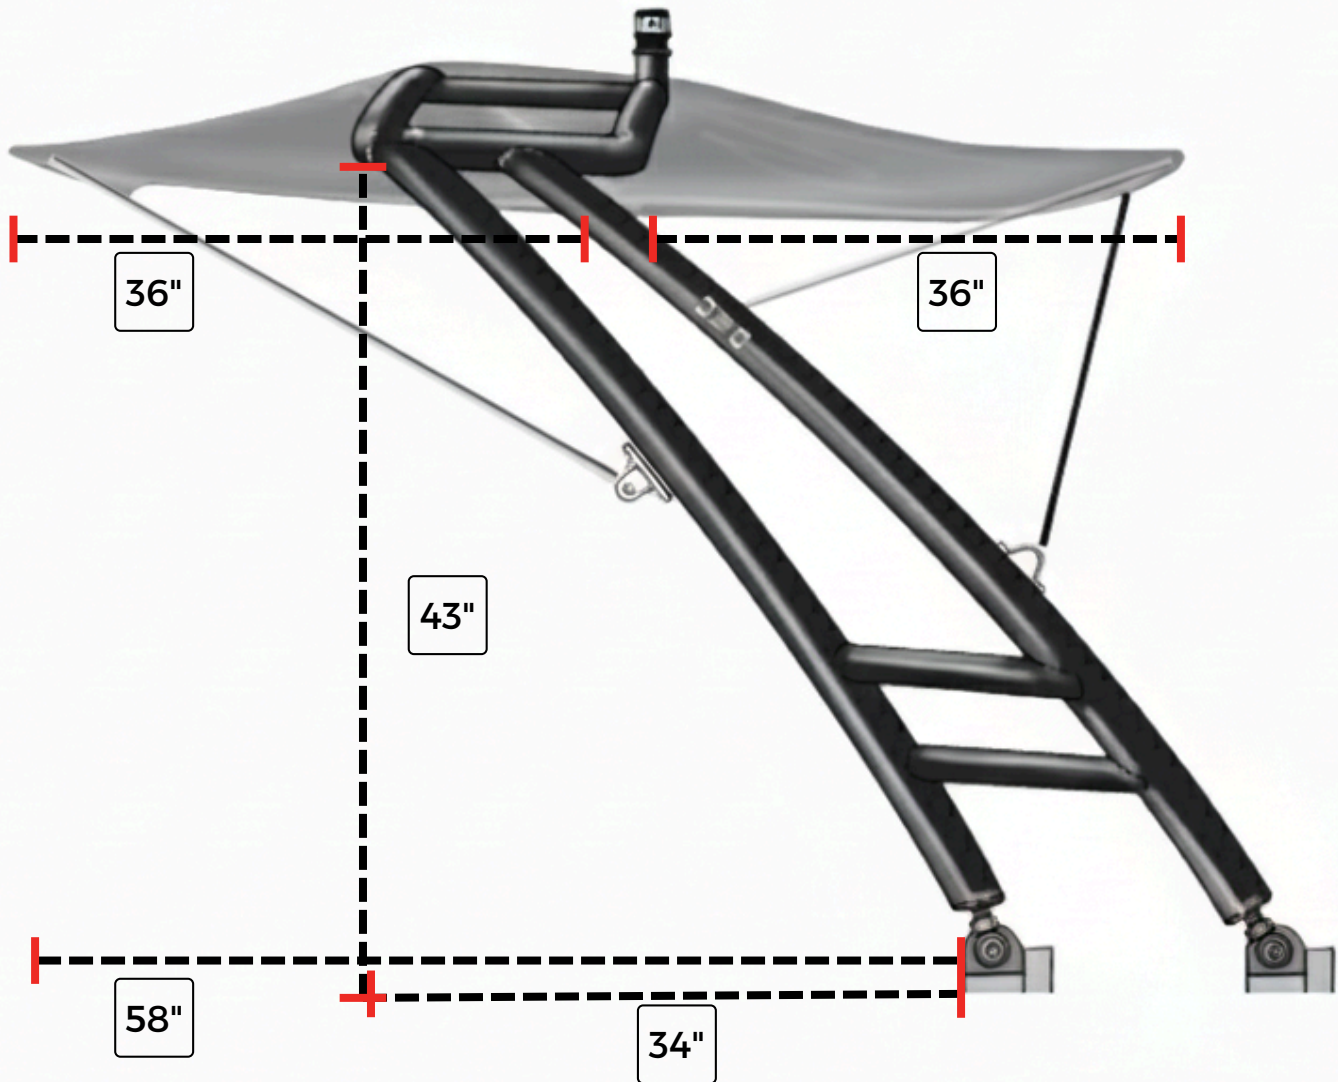

MTK Bimini Top Bimini Coverage Guide

MTK Measurements taken when leg is vertical.

****These measurements are in no way meant to be exact but are intended to be used as a general reference. MTK bimini is 72 inches long and 72 inches wide.*